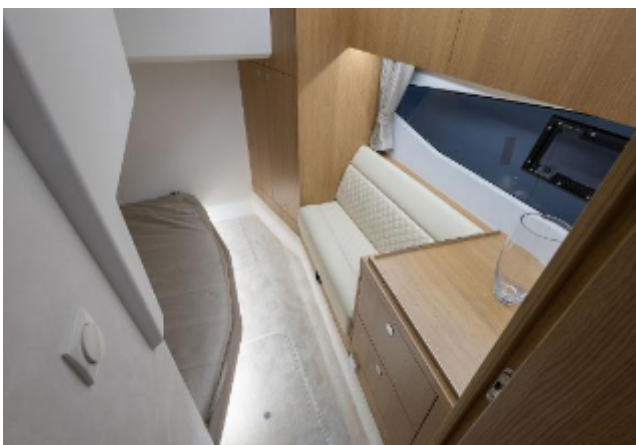

GALEON 335 HTS

REF: GN335HTS-044
PHOTOS