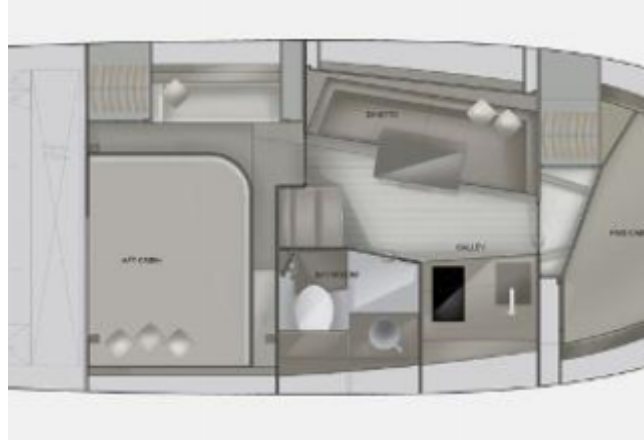

GALEON 335 HTS

REF: GN335HTS-044
PHOTOS

CGI FINANCE
CORPORATE GROUP FINANCE

**FINANCE AVAILABLE
ON THIS BOAT**

Contact Argo Yachting to find out more about
this model and available finance options.