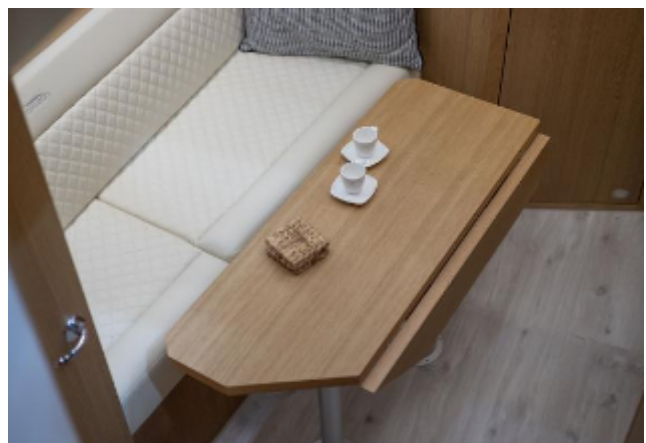

GALEON 335 HTS

REF: GN335HTS-044
PHOTOS